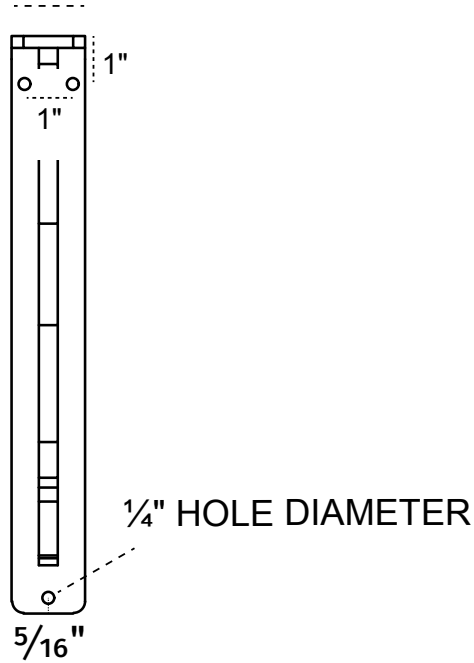

# 1½-INCH W X 10-INCH D X 12-INCH H LEGACY SINGLE BRACE BRACKET

½" WIDTH

FRONT PROFILE

10" DEPTH

SIDE PROFILE

**HEAVY-DUTY ¼" THICK**

**AVAILABLE IN:**  
POWDER COATED BLACK

**BKTM01X10X12SLE**