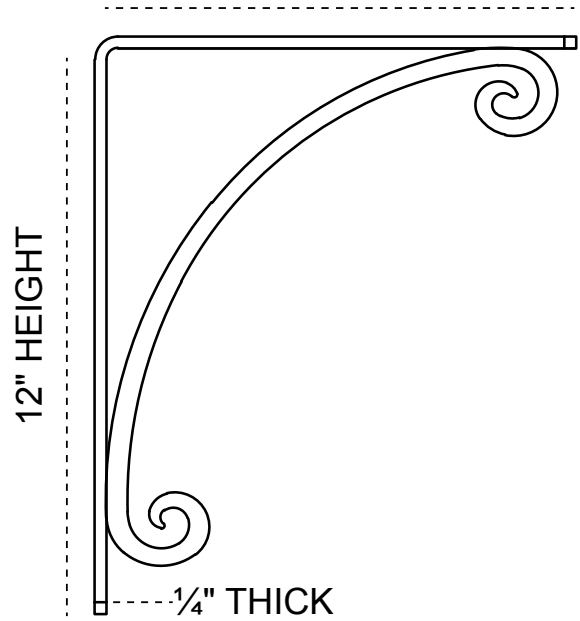

# 1½-INCH W X 10-INCH D X 12-INCH H LEGACY SINGLE BRACE BRACKET

½" WIDTH

FRONT PROFILE

10" DEPTH

SIDE PROFILE

**HEAVY-DUTY ¼" THICK**

**AVAILABLE IN:**  
POWDER COATED BLACK

**BKTM01X10X12SLE**